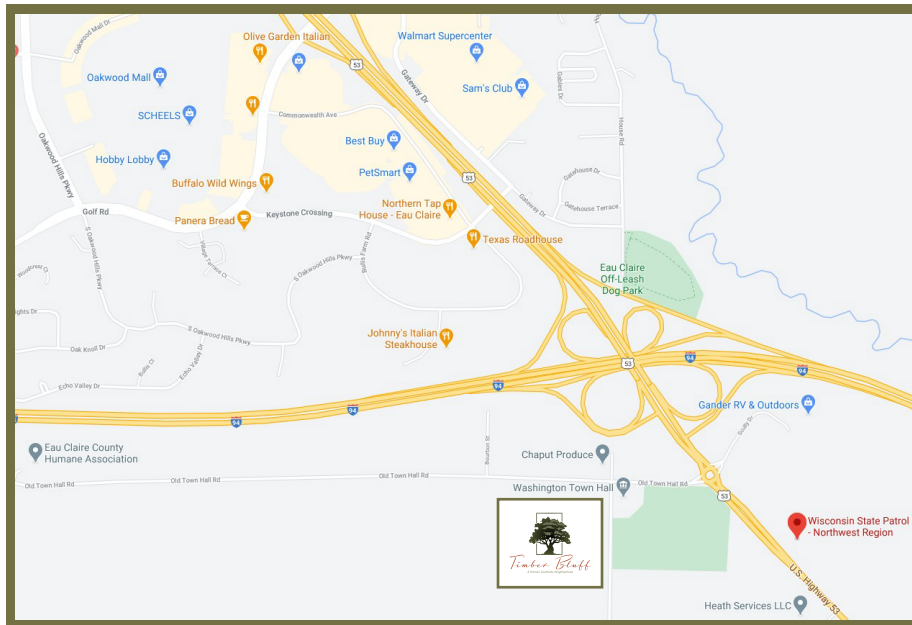

Timber Bluff

A Premier Southside Neighborhood

Contact us
today
to reserve
your
lot &
floor plan!

Conveniently located on Eau Claire's Southside

A NEW MIXED USE, MULTI-GENERATIONAL NEIGHBORHOOD TO INCLUDE: