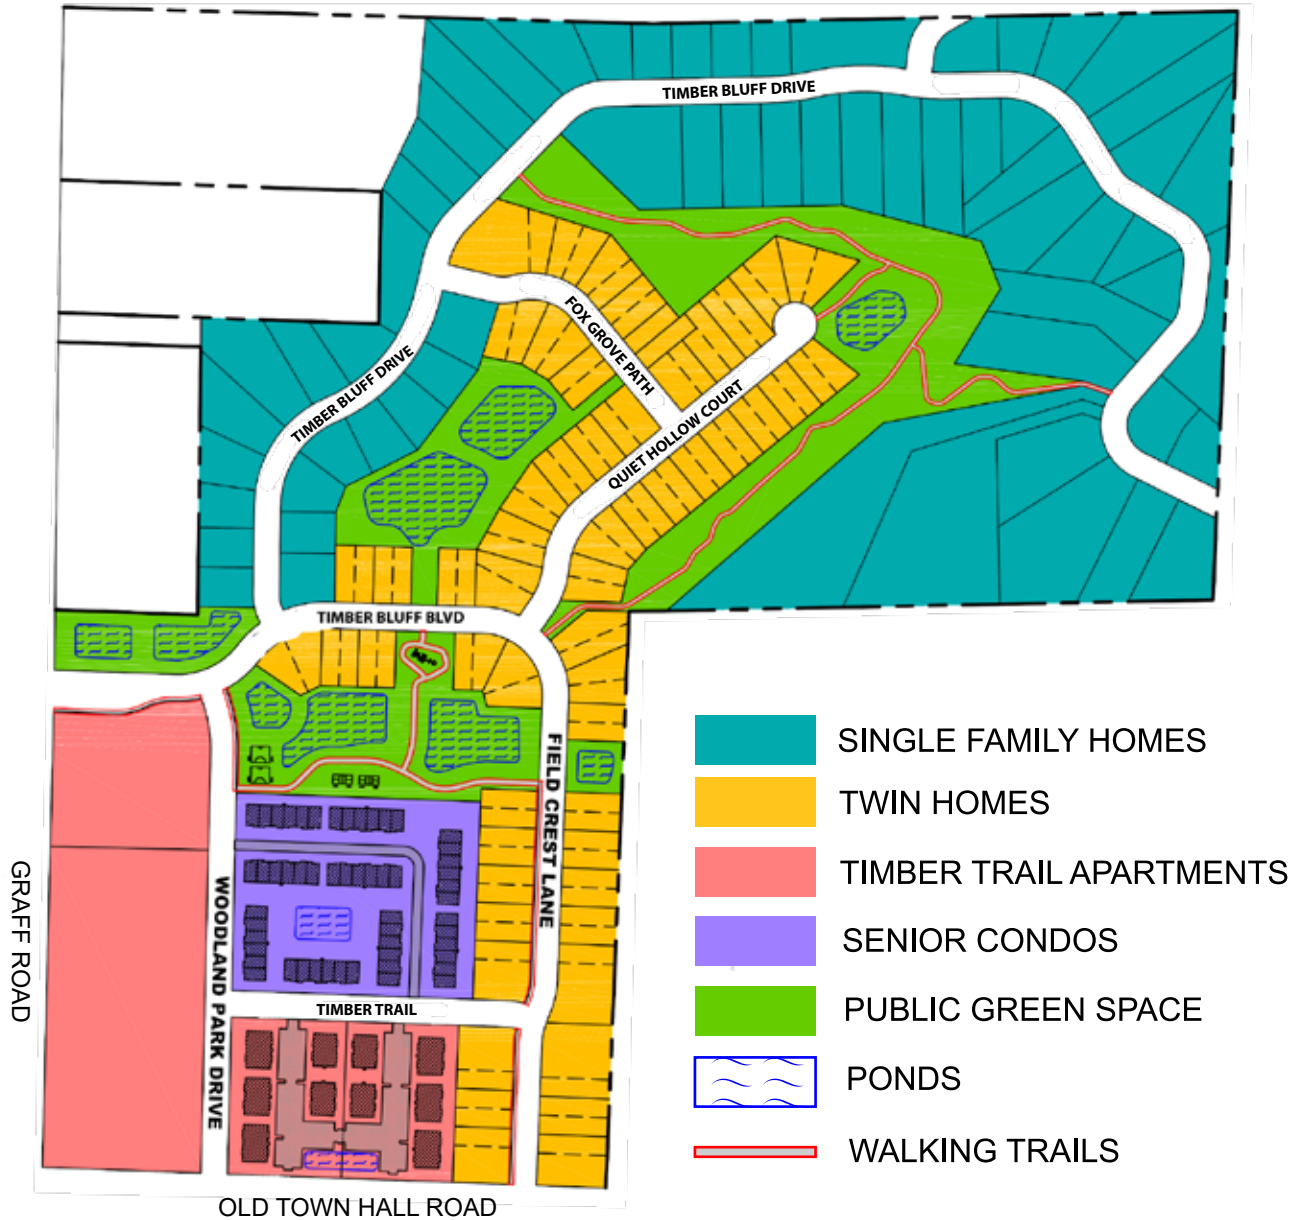

Timber Bluff

A Premier Southside Neighborhood

STEVE WIGGINS | 715.577.0092 OR STEVE WURZER | 715.828.3430

Quality Custom Homes

info@wurzerbuilders.com

WurzerBuilders.com