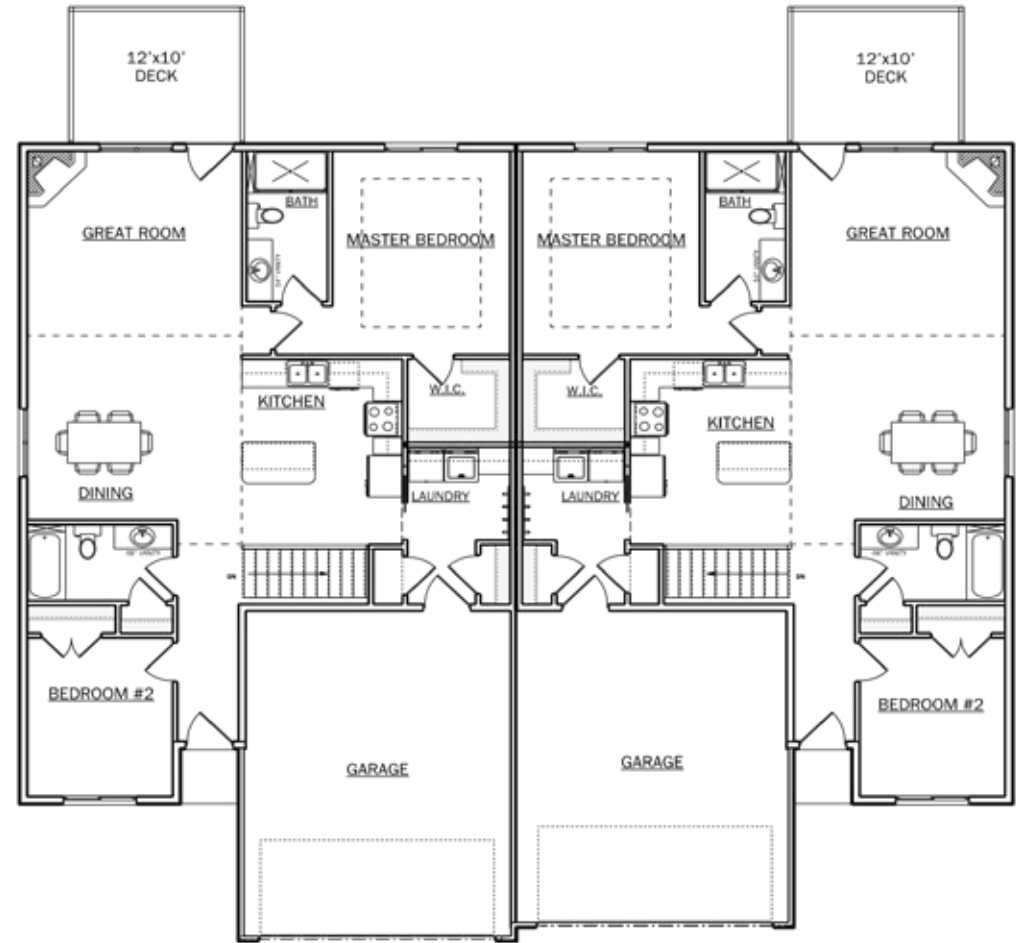

The Carter Twin Home

- * 1357 sq ft main floor
- * 796 sq ft lower level
- * 3 bedroom/3 bath
- * Vaulted ceilings
- * No step entry

Steve Wurzer
715.828.3430

Steve Wiggins
715.577.0092

WURZER
BUILDERS, INC.