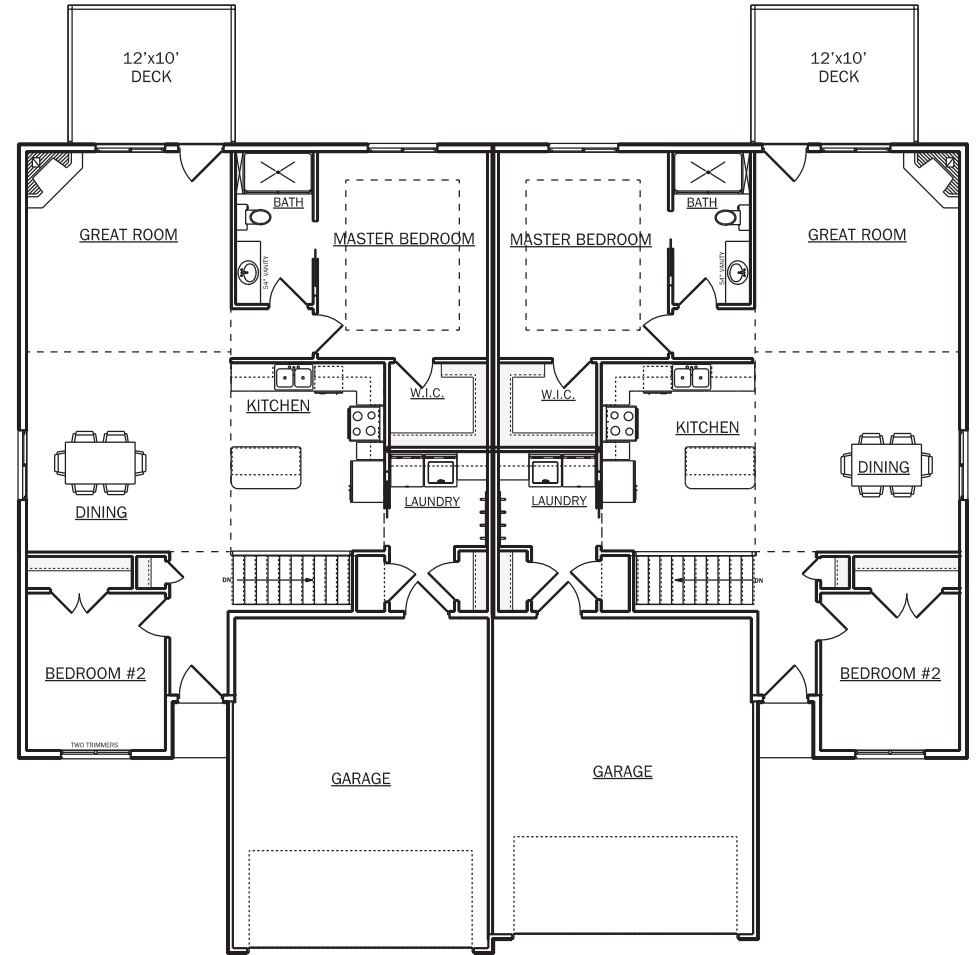

The Meghan

Twin Home

- * 1292 sq ft main floor
- * 790 sq ft lower level
- * 3 bedroom/2 bath
- * Vaulted ceilings
- * No step entry

Steve Wurzer
715.828.3430

Steve Wiggins
715.577.0092

WURZER
BUILDERS, INC.