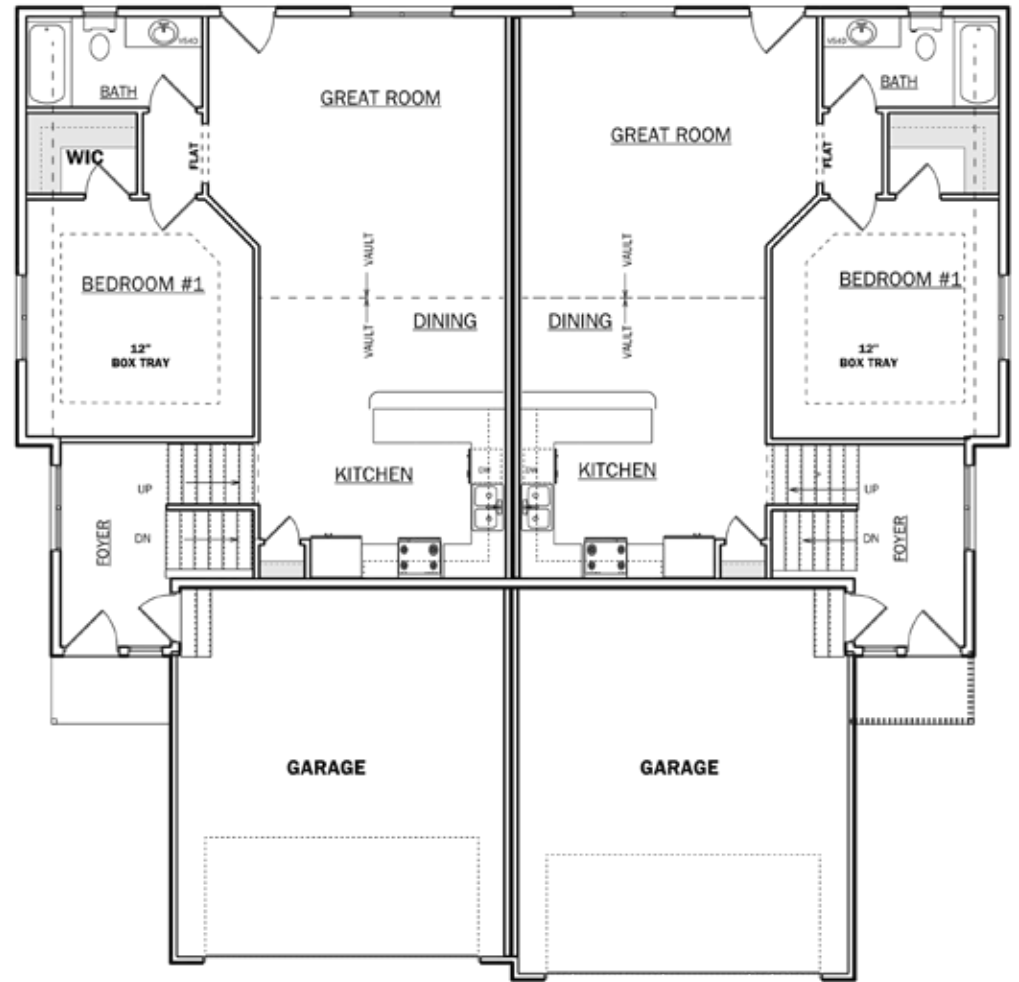

The Riley

Twin Home

- * 1800 sq ft split entry
- * 3 bedroom/2 bath
- * Vaulted ceilings
- * Lookout lower windows
- * Energy efficient

Steve Wurzer
715.828.3430

Steve Wiggins
715.577.0092

WURZER
BUILDERS, INC.